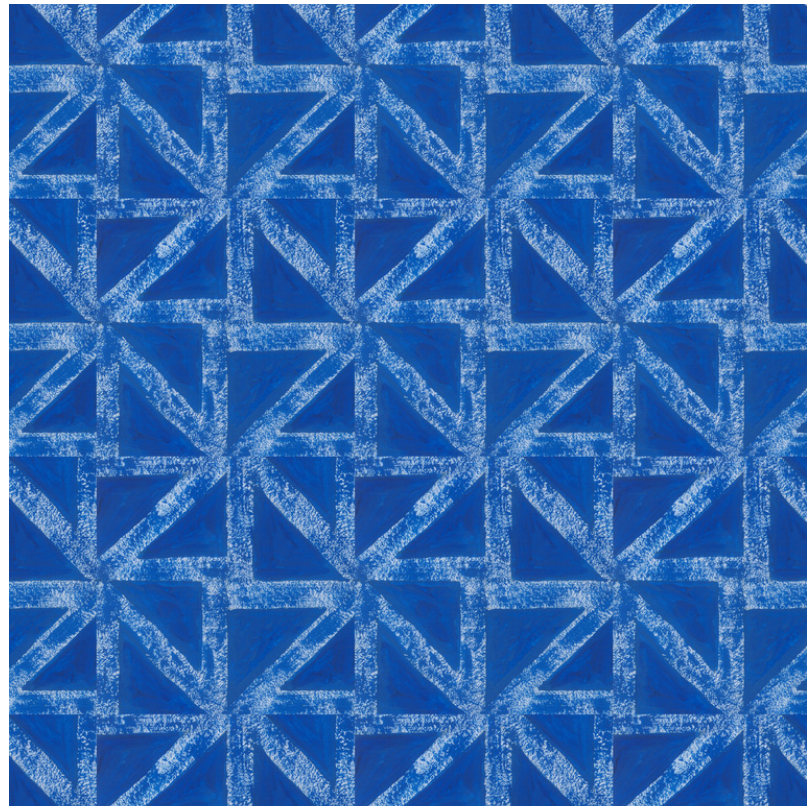

Ze Haus

DESIGN STUDIO

Nocturnal Wallpaper Collection

www.ze-haus.com

NOCTURNAL

NOCTURNAL draws inspiration from the delicate balance between sleep and wakefulness. Its geometric design creatively integrates typography, weaving in the familiar expression of catching 'zzz's.'

COLORWAYS

Nocturnal - Circadian Rhythm

Nocturnal - Insomnia

Nocturnal - Counting Sheep

Nocturnal - Daydream

SPECIFICATIONS

REPEAT

6" W x 6" H

SUBSTRATES

Peel & Stick

Great for Residential and Rental Spaces

Installation | Self-adhesive, DIY

Wall Surface Requirement | Smooth

Texture | Woven Linen

Certifications & Testing | PVC free, FSC

Certified, Class A Fire Rated

Available Sizes: 2' W x 9' L , 2' W x 12' L

Non-pasted Traditional Pebble

Great for Commerical Spaces & Bathrooms

Installation | Paste the paper, Professional

Wall Surface | Smooth or Lightly Textured

Texture | Subtle Embossed Leather