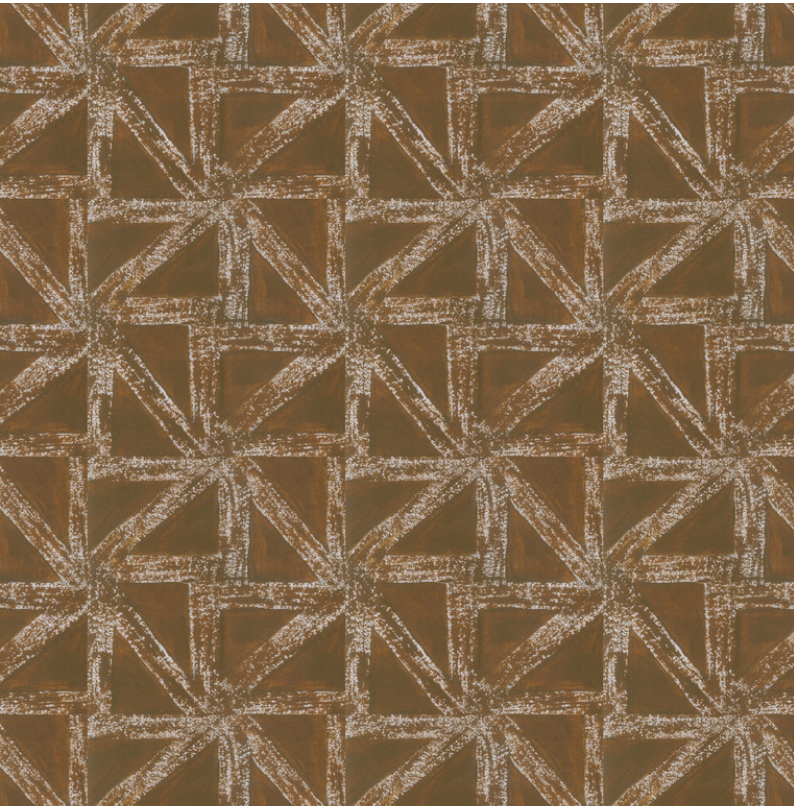

Ze Haus

DESIGN STUDIO

Nocturnal Wallpaper Collection

www.ze-haus.com

NOCTURNAL

NOCTURNAL draws inspiration from the delicate balance between sleep and wakefulness. Its geometric design creatively integrates typography, weaving in the familiar expression of catching 'zzz's.'

COLORWAYS

Nocturnal - Circadian Rhythm

Nocturnal - Insomnia

Nocturnal - Counting Sheep

Nocturnal - Daydream

SPECIFICATIONS

REPEAT

6" W x 6" H

SUBSTRATES

Peel & Stick

Great for Residential and Rental Spaces

Installation | Self-adhesive, DIY

Wall Surface Requirement | Smooth

Texture | Woven Linen

Certifications & Testing | PVC free, FSC

Certified, Class A Fire Rated

Available Sizes: 2' W x 9' L , 2' W x 12' L

Non-pasted Traditional Pebble

Great for Commerical Spaces & Bathrooms

Installation | Paste the paper, Professional

Wall Surface | Smooth or Lightly Textured

Texture | Subtle Embossed Leather