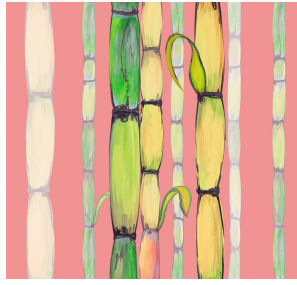

Kann - Gwayav

KANN

KANN is a modern interpretation of the sugarcane motif, featuring leaf details and multicolored stalks arranged in a linear composition.

Repeat | 12" W x 36.38" H