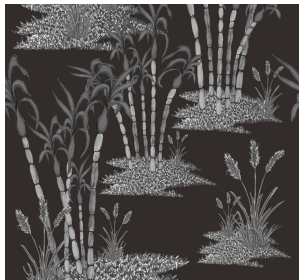

Ze Haus
DESIGN STUDIO

Caribe Miami Wallpaper Collection

www.ze-haus.com

CARIBE MIAMI

CARIBE MIAMI draws inspiration from Little Haiti and Little Havana, South Florida's Caribbean neighborhoods, illustrating their urban landscapes and culinary treats, consisting of cage-free yardbirds and sugarcane.

Plis Kann/Mono - Leche

Plis Kann/Mono - Bannann

Plis Kann/Mono - Gwayav

Plis Kann/Mono - Ble

Plis Kann/Mono - Cafe

Plis Kann/Mono - Cocoa

PLIS KANN / MONO

Plis Kann means 'more sugarcane' in Creole. Grown in the Florida Everglades and abroad, the composition of the pattern creates a chinoiserie print.

Repeat | 24" W x 32" H

Plis Kann/Mono - Mojito
(As installed)

Plis Kann - Cocoa
(As installed)

PLIS KANN

PLIS KANN is the companion print offering a full-color rendering of the brilliantly varied colored stalks of the sugarcane plant.