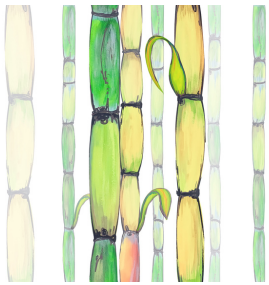

Plis Kann/Mono - Leche

Plis Kann/Mono - Bannann

Plis Kann/Mono - Gwayav

Plis Kann/Mono - Ble

Plis Kann/Mono - Cafe

Plis Kann/Mono - Cocoa

PLIS KANN / MONO

Plis Kann means 'more sugarcane' in Creole. Grown in the Florida Everglades and abroad, the composition of the pattern creates a chinoiserie print.

Repeat | 24" W x 32" H

Yardbird - Leche
(Installed in grasscloth)

Yardbird/Mono - Leche
(As installed)

YARDBIRD/ MONO

YARDBIRD/MONO is identical to its companion print but features a classic rendition of the yardbird with a pop of color in the background for a more traditional feel.

Repeat | 24" W x 32" H

Yardbird/Mono - Bannann

Yardbird/Mono - Gwayav

Yardbird/Mono - Ble

Yardbird/Mono - Mojito

Yardbird/Mono - Cafe

Yardbird/Mono - Cocoa

Kann - Leche

Kann - Bannann

Kann - Gwayav

KANN

KANN is a modern interpretation of the sugarcane motif, featuring leaf details and multicolored stalks arranged in a linear composition.

Repeat | 12" W x 36.38" H

Kann - Ble