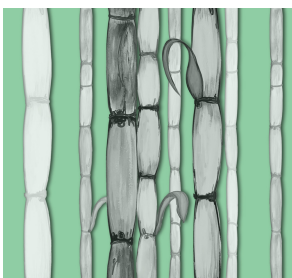

Kann - Mojito

Kann - Cocoa

Kann - Cafe
(As installed)

Kann/Mono - Gwayav
(As installed)

KANN/MONO

KANN/MONO is a monochromatic colorway with a pop of color in the background, providing a sophisticated twist to its companion print.

Repeat | 12" W x 36.38" H

Kann/Mono - Leche

Kann/Mono - Bannann

Kann/Mono - Ble

Kann/Mono - Mojito

Kann/Mono - Cafe

Kann/Mono - Cocoa

SPECIFICATIONS

SUBSTRATES

Peel & Stick

Great for Residential and Rental Spaces
Installation | Self-adhesive, DIY
Wall Surface Requirement | Smooth
Texture | Woven Linen
Certifications & Testing | PVC free, FSC
Certified, Class A Fire Rated
Available Sizes: 2' W x 9' L , 2' W x 12' L