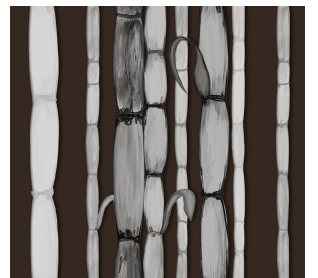

Kann - Mojito

Kann - Cocoa

Kann - Cafe
(As installed)

Kann/Mono - Gwayav
(As installed)

KANN/MONO

KANN/MONO is a monochromatic colorway with a pop of color in the background, providing a sophisticated twist to its companion print.

Repeat | 12" W x 36.38" H

Kann/Mono - Leche

Kann/Mono - Bannann

Kann/Mono - Ble

Kann/Mono - Mojito

Kann/Mono - Cafe

Kann/Mono - Cocoa

SPECIFICATIONS

SUBSTRATES

Peel & Stick

Great for Residential and Rental Spaces
Installation | Self-adhesive, DIY
Wall Surface Requirement | Smooth
Texture | Woven Linen
Certifications & Testing | PVC free, FSC
Certified, Class A Fire Rated
Available Sizes: 2' W x 9' L , 2' W x 12' L