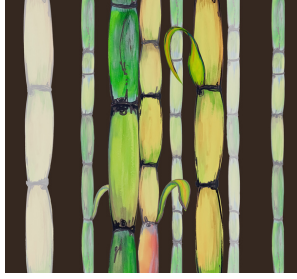

Plis Kann/Mono - Leche

Plis Kann/Mono - Bannann

Plis Kann/Mono - Gwayav

Plis Kann/Mono - Ble

Plis Kann/Mono - Cafe

Plis Kann/Mono - Cocoa

PLIS KANN / MONO

Plis Kann means 'more sugarcane' in Creole. Grown in the Florida Everglades and abroad, the composition of the pattern creates a chinoiserie print.

Repeat | 24" W x 32" H

Yardbird/Mono - Bannann

Yardbird/Mono - Gwayav

Yardbird/Mono - Ble

Yardbird/Mono - Mojito

Yardbird/Mono - Cafe

Yardbird/Mono - Cocoa

Kann - Leche

Kann - Bannann

Kann - Gwayav

KANN

KANN is a modern interpretation of the sugarcane motif, featuring leaf details and multicolored stalks arranged in a linear composition.

Repeat | 12" W x 36.38" H

Kann - Ble

Kann - Mojito

Kann - Cocoa

Kann - Cafe
(As installed)

Kann/Mono - Gwayav
(As installed)

KANN/MONO

KANN/MONO is a monochromatic colorway with a pop of color in the background, providing a sophisticated twist to its companion print.