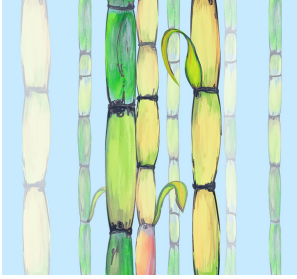

Plis Kann/Mono - Leche

Plis Kann/Mono - Bannann

Plis Kann/Mono - Gwayav

Plis Kann/Mono - Ble

Plis Kann/Mono - Cafe

Plis Kann/Mono - Cocoa

PLIS KANN / MONO

Plis Kann means 'more sugarcane' in Creole. Grown in the Florida Everglades and abroad, the composition of the pattern creates a chinoiserie print.

Repeat | 24" W x 32" H

Yardbird/Mono - Bannann

Yardbird/Mono - Gwayav

Yardbird/Mono - Ble

Yardbird/Mono - Mojito

Yardbird/Mono - Cafe

Yardbird/Mono - Cocoa

Kann - Leche

Kann - Bannann

Kann - Gwayav

KANN

KANN is a modern interpretation of the sugarcane motif, featuring leaf details and multicolored stalks arranged in a linear composition.

Repeat | 12" W x 36.38" H

Kann - Ble

Kann - Mojito

Kann - Cocoa

Kann - Cafe
(As installed)

Kann/Mono - Gwayav
(As installed)

KANN/MONO

KANN/MONO is a monochromatic colorway with a pop of color in the background, providing a sophisticated twist to its companion print.