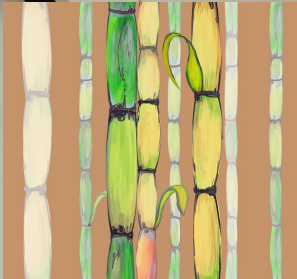

Plis Kann/Mono - Leche

Plis Kann/Mono - Bannann

Plis Kann/Mono - Gwayav

Plis Kann/Mono - Ble

Plis Kann/Mono - Cafe

Plis Kann/Mono - Cocoa

PLIS KANN / MONO

Plis Kann means 'more sugarcane' in Creole. Grown in the Florida Everglades and abroad, the composition of the pattern creates a chinoiserie print.

Repeat | 24" W x 32" H

Yardbird/Mono - Bannann

Yardbird/Mono - Gwayav

Yardbird/Mono - Ble

Yardbird/Mono - Mojito

Yardbird/Mono - Cafe

Yardbird/Mono - Cocoa

Kann - Leche

Kann - Bannann

Kann - Gwayav

KANN

KANN is a modern interpretation of the sugarcane motif, featuring leaf details and multicolored stalks arranged in a linear composition.

Repeat | 12" W x 36.38" H

Kann - Ble

Kann - Mojito

Kann - Cocoa

Kann - Cafe
(As installed)

Kann/Mono - Gwayav
(As installed)

KANN/MONO

KANN/MONO is a monochromatic colorway with a pop of color in the background, providing a sophisticated twist to its companion print.