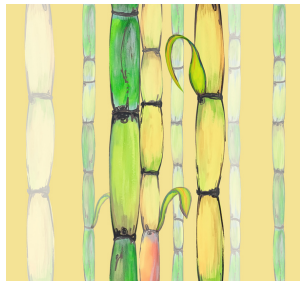

Plis Kann/Mono - Leche

Plis Kann/Mono - Bannann

Plis Kann/Mono - Gwayav

Plis Kann/Mono - Ble

Plis Kann/Mono - Cafe

Plis Kann/Mono - Cocoa

PLIS KANN / MONO

Plis Kann means 'more sugarcane' in Creole. Grown in the Florida Everglades and abroad, the composition of the pattern creates a chinoiserie print.

Repeat | 24" W x 32" H

Yardbird - Leche
(Installed in grasscloth)

Yardbird/Mono - Leche
(As installed)

YARDBIRD/ MONO

YARDBIRD/MONO is identical to its companion print but features a classic rendition of the yardbird with a pop of color in the background for a more traditional feel.

Repeat | 24" W x 32" H

Yardbird/Mono - Bannann

Yardbird/Mono - Gwayav

Yardbird/Mono - Ble

Yardbird/Mono - Mojito

Yardbird/Mono - Cafe

Yardbird/Mono - Cocoa

Kann - Leche

Kann - Bannann

Kann - Gwayav

KANN

KANN is a modern interpretation of the sugarcane motif, featuring leaf details and multicolored stalks arranged in a linear composition.

Repeat | 12" W x 36.38" H

Kann - Ble