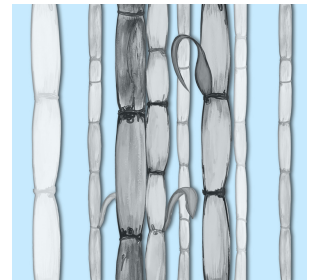

Kann/Mono - Ble