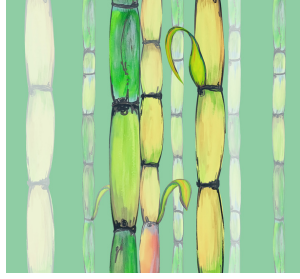

Plis Kann/Mono - Leche

Plis Kann/Mono - Bannann

Plis Kann/Mono - Gwayav

Plis Kann/Mono - Ble

Plis Kann/Mono - Cafe

Plis Kann/Mono - Cocoa

PLIS KANN / MONO

Plis Kann means 'more sugarcane' in Creole. Grown in the Florida Everglades and abroad, the composition of the pattern creates a chinoiserie print.

Kann - Bannann

Kann - Gwayav

KANN

KANN is a modern interpretation of the sugarcane motif, featuring leaf details and multicolored stalks arranged in a linear composition.

Repeat | 12" W x 36.38" H

Kann - Ble

Kann - Mojito

Kann - Cocoa

Kann - Cafe
(As installed)

Kann/Mono - Gwayav
(As installed)

KANN/MONO

KANN/MONO is a monochromatic colorway with a pop of color in the background, providing a sophisticated twist to its companion print.