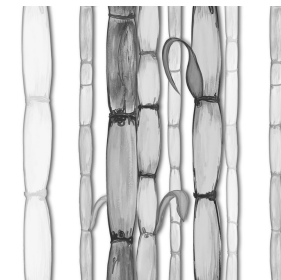

Kann - Mojito

Kann - Cocoa

Kann - Cafe
(As installed)

Kann/Mono - Gwayav
(As installed)

KANN/MONO

KANN/MONO is a monochromatic colorway with a pop of color in the background, providing a sophisticated twist to its companion print.

Repeat | 12" W x 36.38" H

Kann/Mono - Leche

Kann/Mono - Bannann

Kann/Mono - Ble

Kann/Mono - Mojito

Kann/Mono - Cafe

Kann/Mono - Cocoa

SPECIFICATIONS