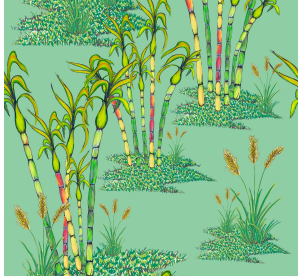

Plis Kann/Mono - Leche

Plis Kann/Mono - Bannann

Plis Kann/Mono - Gwayav

Plis Kann/Mono - Ble

Plis Kann/Mono - Cafe

Plis Kann/Mono - Cocoa

PLIS KANN / MONO

Plis Kann means 'more sugarcane' in Creole. Grown in the Florida Everglades and abroad, the composition of the pattern creates a chinoiserie print.

Repeat | 24" W x 32" H

Plis Kann/Mono - Mojito
(As installed)

Plis Kann - Cocoa
(As installed)

PLIS KANN

PLIS KANN is the companion print offering a full-color rendering of the brilliantly varied colored stalks of the sugarcane plant.

Repeat | 24" W x 32" H

Plis Kann - Leche

Plis Kann - Bannann

Plis Kann - Gwayav

Plis Kann - Ble

Plis Kann - Mojito

Plis Kann - Cafe

Yardbird - Bannann

Yardbird - Gwayaw

Yardbird - Ble

Yardbird - Mojito

Yardbird - Cafe

Yardbird - Cocoa

YARDBIRD

YARDBIRD celebrates Miami's resident fowl, which freely roam the urban landscape. Dressed in traditional fedoras, headdresses, and collars, these yardbirds exude character and personality.