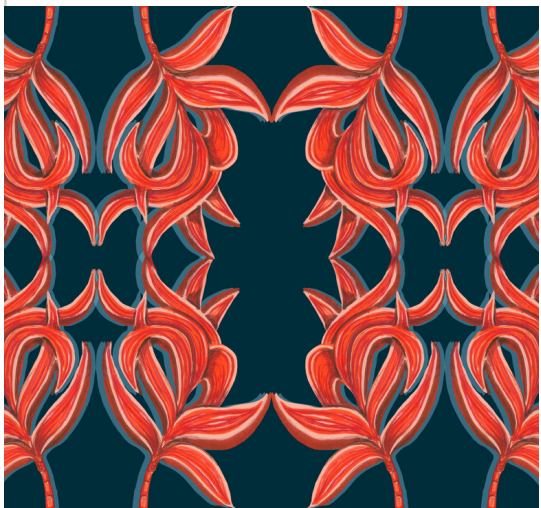

# HUMAN NATURE

Human identity and nature are expressed as one, akin to a fanciful mural that serves as a reminder of our interconnectedness. The design, brilliantly crafted, features a colorful or monochromatic pattern complemented by a coordinating print named Arabesque.

## HUMAN NATURE

Human Nature - Delphinium

Human Nature Mono - Delphinium

Human Nature - Peony

Human Nature Mono - Peony

Human Nature - Ivy

Human Nature Mono - Ivy

## ARABESQUE

Arabesque - Delphinium

Arabesque - Peony

Arabesque - Hydrangea