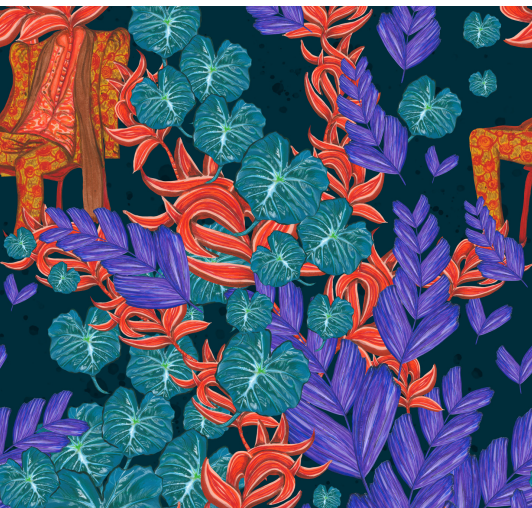

COLORWAYS

HUMAN NATURE

Human Nature - Delphinium