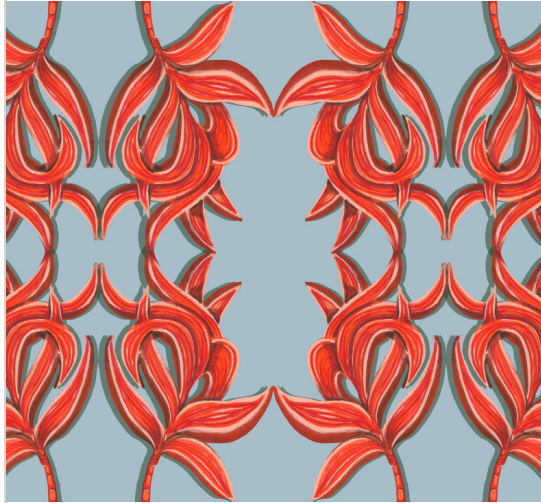

# HUMAN NATURE

Human identity and nature are expressed as one, akin to a fanciful mural that serves as a reminder of our interconnectedness. The design, brilliantly crafted, features a colorful or monochromatic pattern complemented by a coordinating print named Arabesque.

## HUMAN NATURE

Human Nature - Delphinium

Human Nature Mono - Delphinium

Human Nature - Peony

Human Nature Mono - Peony

Human Nature - Ivy

Human Nature Mono - Ivy

## ARABESQUE

Arabesque - Delphinium

Arabesque - Peony

Arabesque - Hydrangea